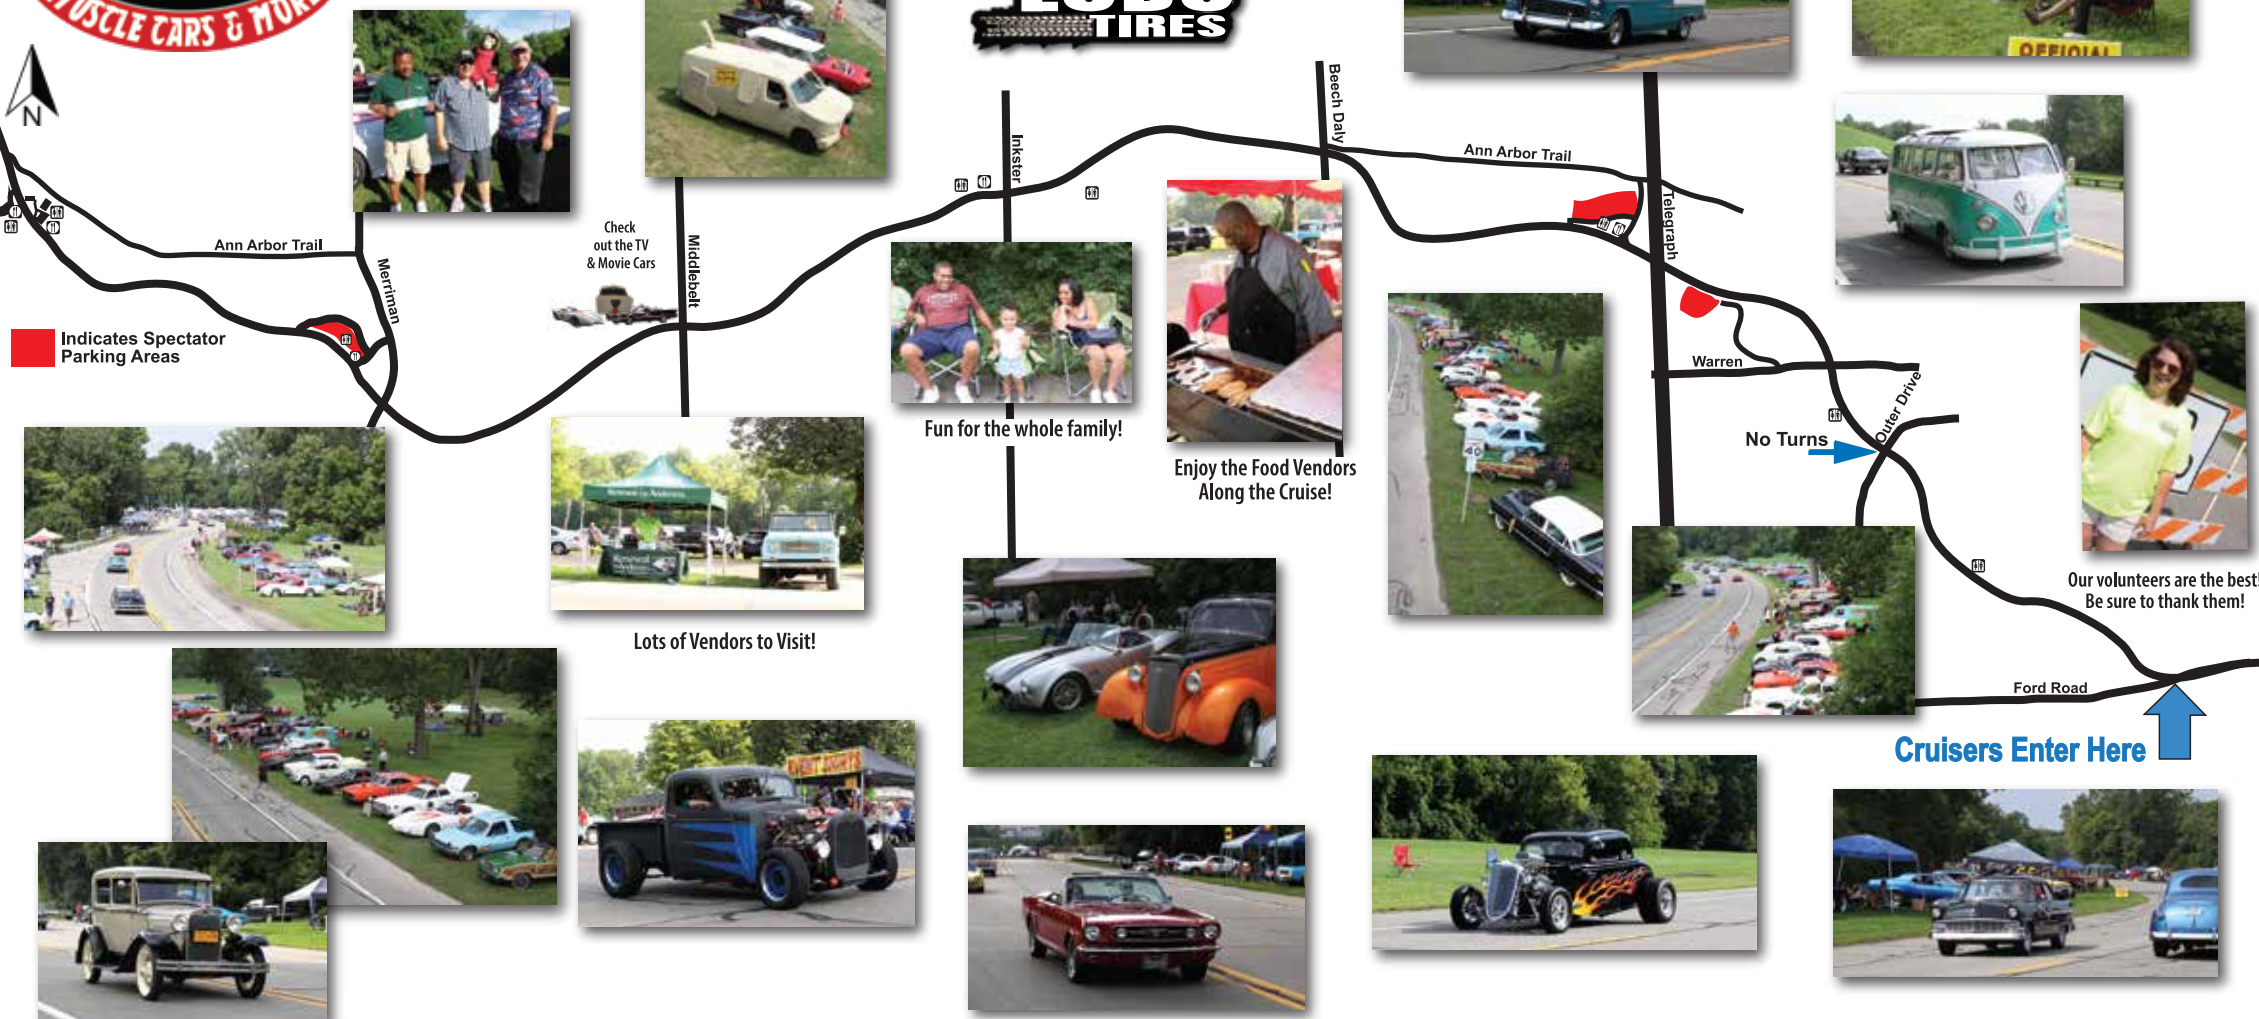

MUSCLE CARS & MORE

THE MARKET PLACE

THE BEST SOURCE FOR COMMUNITY EVENTS IN WESTLAND/GARDEN CITY!

LOBO TIRES

Gateway CLASSIC CARS

THANK YOU TO OUR HOSTS AND SUPPORTERS

**ALL CRUISE CARS MUST BE 25 YEARS OR OLDER
ENTRY BEGINS AT 9AM**

MAN CAVE ACCESSORIES

Cruis'n

visitdetroit.com

PURE MICHIGAN

Friends of Nankin-Mills

Wayne County parks

Find us on facebook.

DonNicholson.net
734-658-5296